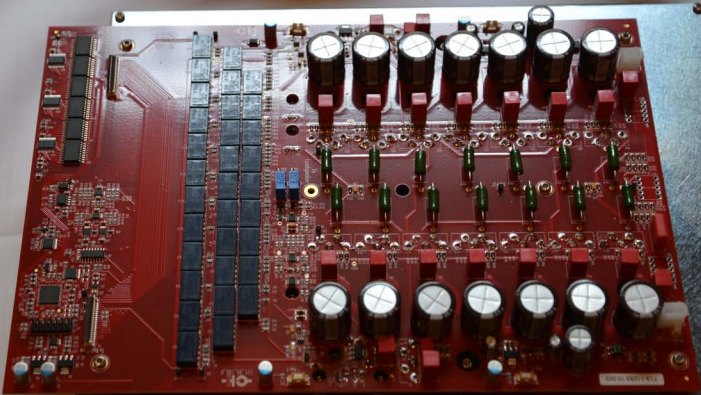

Audio Streaming Board

Logo with 'OH' and other illegible text.

Technical specifications or labels on the right side of the image.