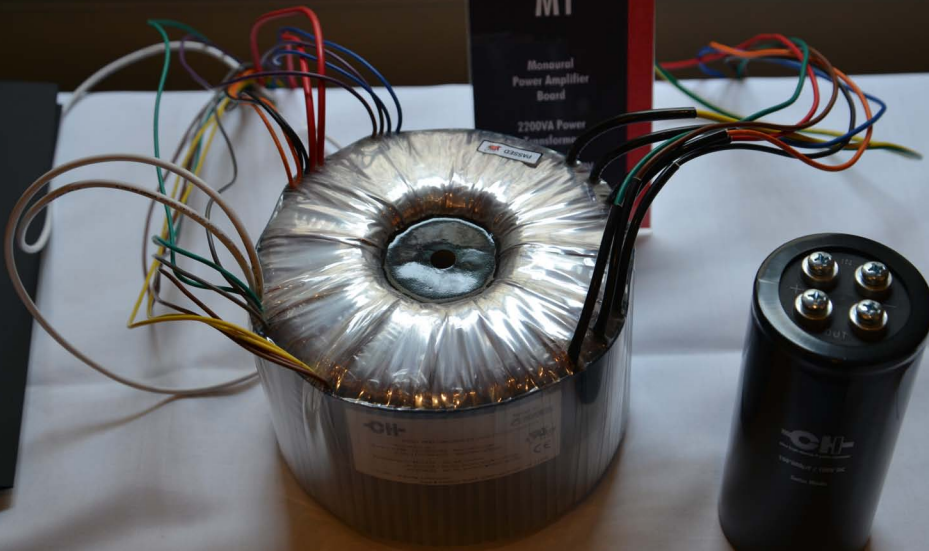

**CH**  
C1  
Advanced Audio Streaming Board

**CH**  
I1  
Dual Monitored and Pre-amplifier

**CH**  
Technical specifications and product information document.

**CH**  
**M1**  
Monaural  
Power Amplifier  
Board  
2200VA Power  
Transformer