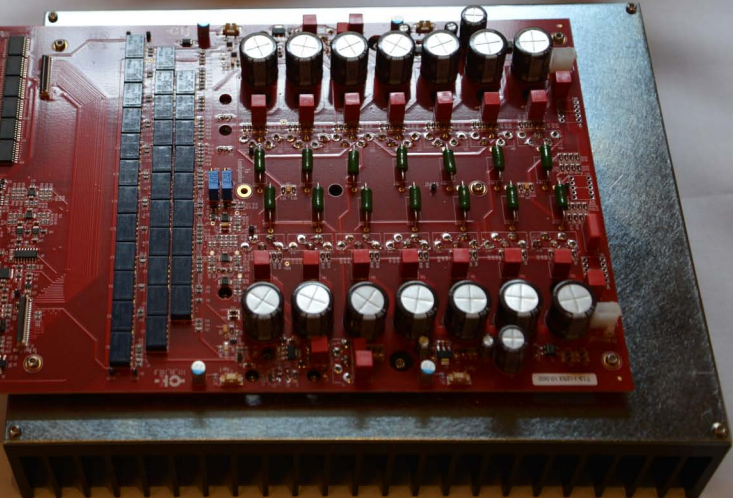

Audio Streaming Board

Logo with 'OH' and other illegible text.

Technical specifications or labels on the right side of the image.